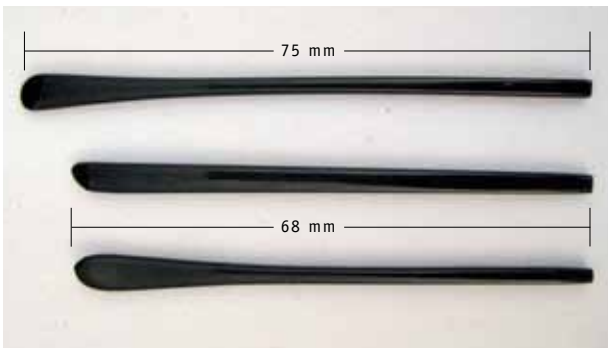

251 12 EMBOUTS / TEMPLE TIPS
Noir, brun, cristal / *Black, brown, crystal*
1.2 mm x 60 mm x 65 mm

251 T EMBOUTS / TEMPLE TIPS
Tortoise / *Tortoise*
T2 - 2.0 mm x 60 mm x 65 mm
T16 - 1.6 mm x 60 mm x 65 mm
T14 - 1.4 mm x 60 mm x 65 mm

251 T12 EMBOUTS / TEMPLE TIPS
Tortoise / *Tortoise*
1.2 mm x 60 mm x 65 mm

251 FB EMBOUTS PLATS / FLAT TEMPLE TIPS
Noir / *Black*
Assortiment de 3 paires / *3 assorted pairs*

- ▣ 2.0 mm x 1.0 mm (75 mm) / 1 pr
- ▣ 2.5 mm x 1.2 mm (68 mm) / 1 pr
- ▣ 1.5 mm x 1.2 mm (68 mm) / 1 pr

**NOUVEAU
NEW**

253 16 EMBOUTS / TEMPLE TIPS
Noir, brun / *Black, brown*
1.6 mm x 120 mm x 125 mm

253 12 EMBOUTS / TEMPLE TIPS
Noir, brun / *Black, brown*
1.2 mm x 120 mm x 125 mm